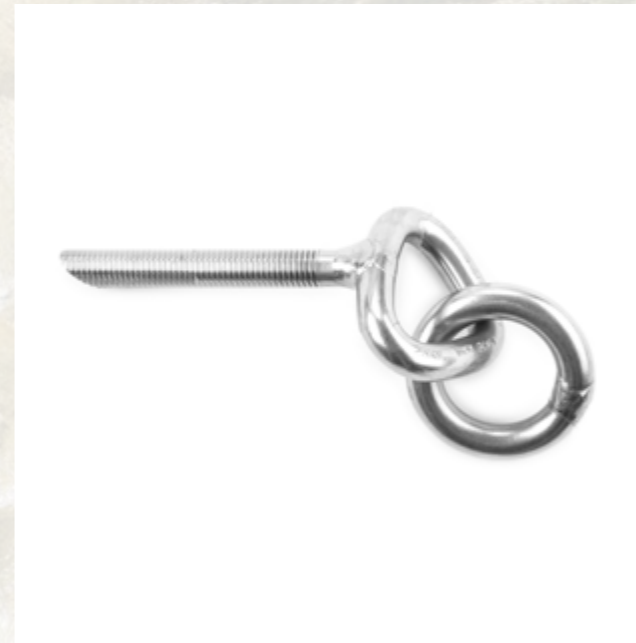

OPEN GLUE INN OPEN ROPE ANCHOR

- VEX014** - Stainless steel 316L Glue-in OPEN ROPE ANCHOR D 10x100 mm
- VEX033** - Stainless steel 316L Glue-in OPEN ROPE ANCHOR D 12x100 mm

GLUE INN BENDED ARROW

- VE044** - Stainless steel 316L Glue-in BEND ARROW 10x80mm
- VE0448** - Stainless steel 316L Glue-in BEND ARROW 8x80mm
- VE045** - Stainless steel 316L Glue-in BEND ARROW 10x100mm

GLUE INN BENDED ARROW WITH RING

- VE0448R** - Stainless steel 316L Glue-in BEND ARROW 8x80mm with ring
- VE046** - Stainless steel 316L Glue-in BEND ARROW 10x80mm with ring
- VE462R** - Stainless steel 316L Glue-in BEND ARROW 10x80mm with 2 rings
- VE047** - Stainless steel 316L Glue-in BEND ARROW 10x100mm with ring