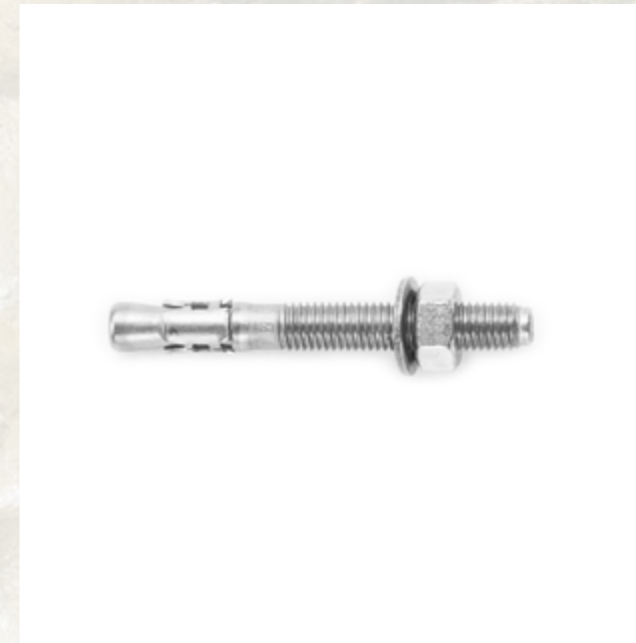

DUO

- VE190** - Stainless steel 316L Glue-in DUO anchor D 10x80 mm l=100
- VE191** - Stainless steel 316L Glue-in DUO anchor D 10x100 mm l=100
- VE192** - Stainless steel 316L Glue-in DUO anchor D 10x150 mm l=100

RING

- VE600** - Stainless steel Ring D 32 mm

DUO 2R

- VE196** - Stainless steel 316L Glue-in DUO 2R anchor D 10x100 mm l=200 with 2 rings

FIX

- VE250** - Anchor bolt Fix 8x90 mm Stainless Steel 316
- VE251** - Anchor bolt Fix 8x75 mm Stainless Steel 316
- VE252** - Anchor bolt Fix 8x75 mm Galvanized steel
- VE253** - Anchor bolt Fix 8x90 mm Stainless Steel 316
- VE260** - Anchor bolt Fix 10x60 mm Stainless Steel 316
- VE261** - Anchor bolt Fix 10x75 mm Stainless Steel 316
- VE262** - Anchor bolt Fix 10x90 mm Stainless Steel 316
- VE263** - Anchor bolt Fix 8x60 mm Galvanized steel
- VE264** - Anchor bolt Fix 8x75 mm Galvanized steel
- VE265** - Anchor bolt Fix 10x90 mm Galvanized steel
- VE270** - Anchor bolt Fix 12x100 mm Stainless Steel 316