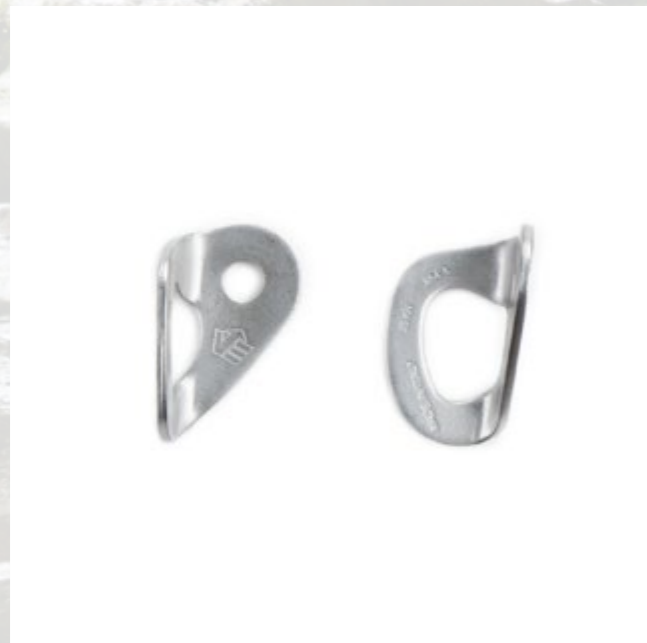

VERTICAL EVOLUTION PRODUCT'S FEATURES

- all raw material that we use are certified.
- all weldings are made using tig technology.
- all components are treated with tumbling sanding to have a very smooth surface.
- all articles are with marine treated surface in order to give the best durability.
- all our glue-inn anchors have the pin thread by roller for an hard surface and the best glue grip.
- we are a flexible company dedicated to customer needs for this we have the capability to realize dedicated projects on customer demand.

CANYONING

VE PLATE

- VE010** - Stainless steel 316L Anchor plate VE D 8mm, 4 mm thickness
- VE011** - Stainless steel 316L Anchor plate VE D 10mm, 4 mm thickness
- VE011** - Plate VE D 10mm + Fix 10x90mm A\$ +262
- VE012** - Stainless steel 316L Anchor plate VE D 12mm, 4 mm thickness
- VE015** - Stainless steel 304L Anchor plate VE D 8mm, 3 mm thickness
- VE016** - Stainless steel 304L Anchor plate VE D 10mm, 3 mm thickness
- VE017** - Stainless steel 316L Anchor plate VE D 10mm, 3 mm thickness
- VE018** - Galvanized steel Anchor plate VE D 10mm, 4 mm thickness
- VE018SP** - Galvanized steel Anchor plate VE D 8mm, 4 mm thickness
- VE019** - Galvanized steel Anchor plate VE D 12mm, 4 mm thickness

INFINITY

- VE020** - Stainless steel 316L Anchor plate INFINITY D 8mm, 4 mm thickness
- VE020SP** - Galvanized steel Anchor plate INFINITY D 8mm, 4 mm thickness
- VE021** - Stainless steel 316L Anchor plate INFINITY D 10mm, 4 mm thickness
- VE021SP** - Galvanized steel Anchor plate INFINITY D 10mm, 4 mm thickness
- VE021A** - Stainless steel 304L Anchor plate INFINITY D 10mm, 4 mm thickness
- VE022** - Galvanized steel Anchor plate INFINITY D 12mm, 4 mm thickness