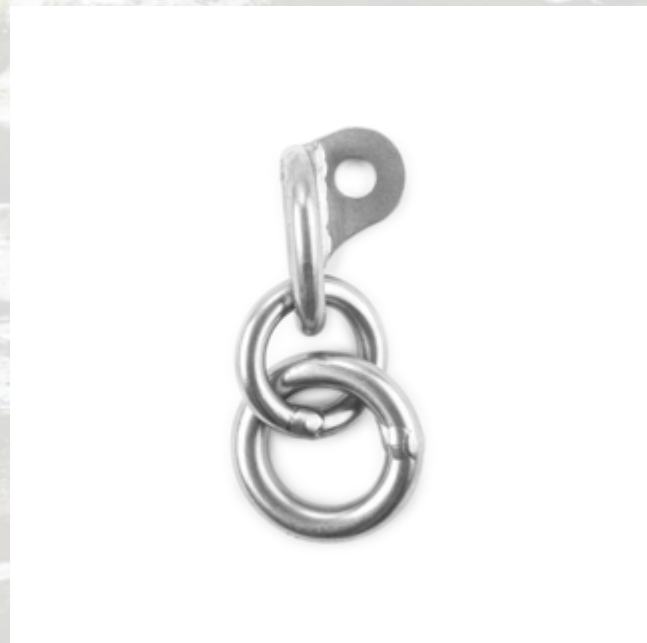

INFINITY

- VE020** - Stainless steel 316L Anchor plate INFINITY D 8mm, 4 mm thickness
- VE020SP** - Galvanized steel Anchor plate INFINITY D 8mm, 4 mm thickness
- VE021** - Stainless steel 316L Anchor plate INFINITY D 10mm, 4 mm thickness
- VE021SP** - Galvanized steel Anchor plate INFINITY D 10mm, 4 mm thickness
- VE021A** - Stainless steel 304L Anchor plate INFINITY D 10mm, 4 mm thickness
- VE022** - Galvanized steel Anchor plate INFINITY D 12mm, 4 mm thickness

ALL

- VE055** - Stainless steel 316L Anchor plate ALL D 8mm
- VE056** - Stainless steel 316L Anchor plate ALL D 10mm
- VE057** - Stainless steel 316L Anchor plate ALL D 12mm

INFINITY

- VE060** - Stainless steel 316L Anchor plate INFINITY D 10mm with ring
- VE060** - Stainless steel 316L Anchor plate INFINITY D 10mm ring + Fix 10x90mm +265
- VE060N** - Stainless steel 316L Anchor plate INFINITY D 10mm with oval ring
- VE060SP** - Galvanized steel Anchor plate INFINITY D 10mm with ring
- VE065** - Stainless steel 316L Anchor plate INFINITY D 12mm with ring
- VE066** - Stainless steel 316L Anchor plate INFINITY D 8mm with ring
- VE066SP** - Galvanized steel Anchor plate INFINITY D 8mm with ring

ALL R2

VE058 - Stainless steel 316L Anchor plate ALL D
10mm double ring

VE059 - Stainless steel 316L Anchor plate ALL D
12mm double ring

BELAY STATION 2C DOUBLE VE

VE067 - Belay station 2c/ double ve 1R 10mm
AISI 304L